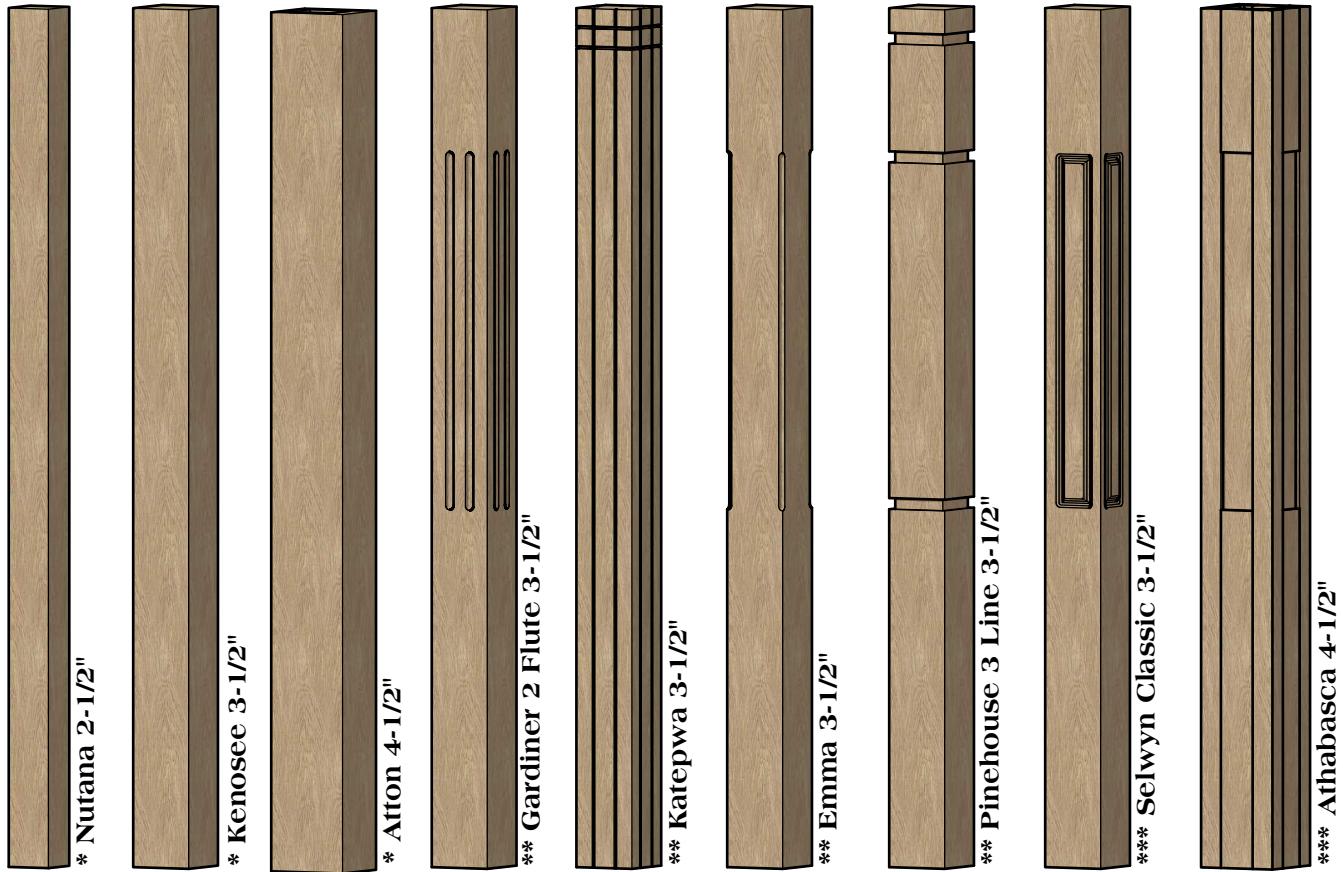

CHRONICLE

CUSTOM WOODWORKS

*** Post Tops**

**** Post Caps**

***** Post Caps**

* Standard option

** Upgrade option

*** Premium option